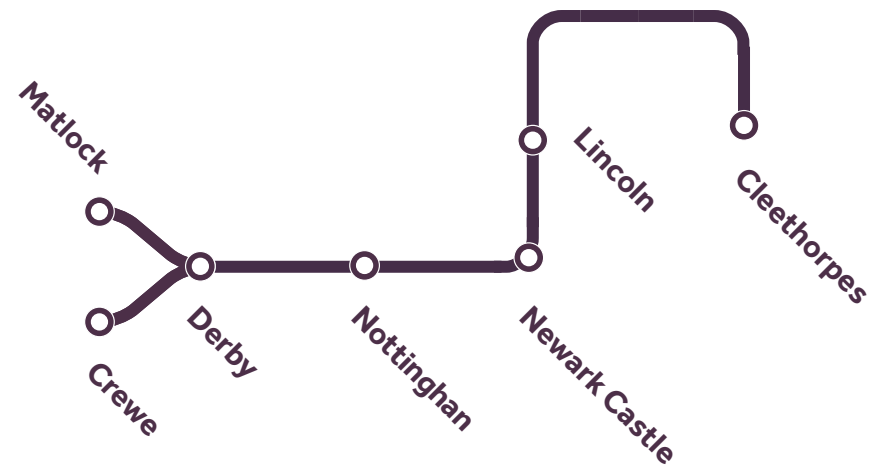

Telephone: **03457 125 678**

TextDirect: Text **18001** followed by **03457 125 678**

Address: Write to **Customer Service Centre,
East Midlands Railway,
Locomotive House, Locomotive Way
Derby, DE24 8PU**

In the event of a Rail replacement bus running, please see Onward Travel posters at the station, or check our website, for the location of the bus stops.

Cleethorpes – Lincoln – Nottingham – Derby – Matlock – Crewe

MAN Manchester Piccadilly

This timetable is a summary table. The full timetable between Derby and Nottingham, between Nottingham and Lincoln, and between Lincoln and Cleethorpes can be found in other EMR booklets at eastmidlandsrailway.co.uk/timetables or on journey planners, including nationalrail.co.uk.