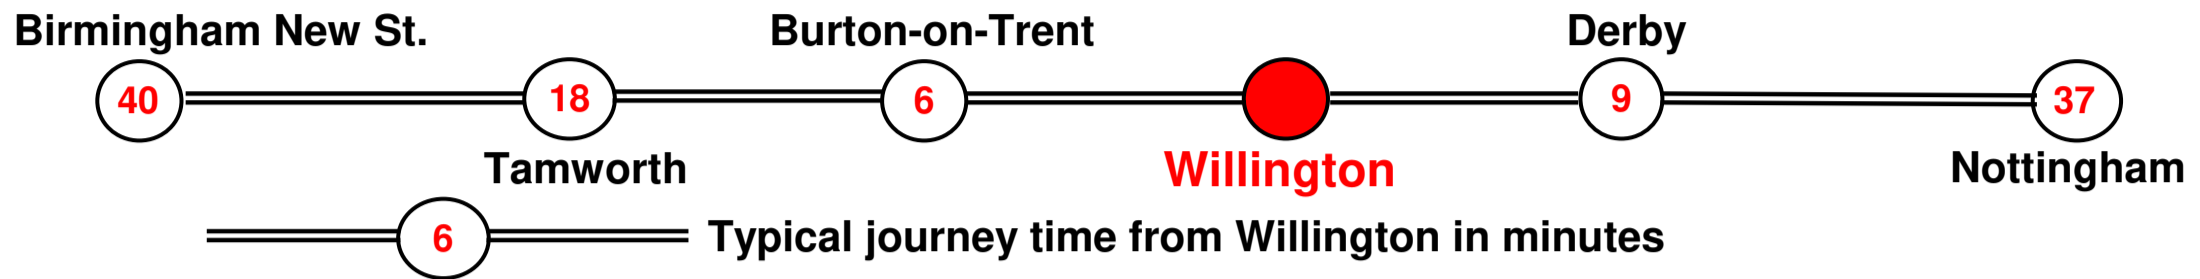

Trains from Willington

Trains from Willington to Derby, Nottingham, Burton-on-Trent, Tamworth and Birmingham

Train Times from 21 May until 9 December 2023

Monday to Friday

Birmingham - Burton - Willington - Derby - Nottingham

Birmingham New Street	06:49	07:49	09:49	11:49	14:49	17:49	20:49	23:09
Tamworth	07:08	08:08	10:06	12:06	15:08	18:12	21:08	23:28
Burton-on-Trent	07:20	08:20	10:18	12:18	15:20	18:23	21:20	23:40
Willington	07:26	08:26	10:24	12:24	15:26	18:29	21:26	23:46
Derby arrive	07:36	08:34	10:33	12:32	15:36	18:37	21:37	23:54
Nottingham	08:08	09:06	11:03	13:03	16:04	19:06	22:17	00:18

Nottingham - Derby - Willington - Burton - Birmingham

Nottingham	07:04	09:07	13:07	15:07	16:41	18:05	20:41
Derby depart	07:38	09:41	13:40	15:39	17:10	18:39	21:10
Willington	07:45	09:49	13:48	15:47	17:17	18:46	21:17
Burton-on-Trent	07:52	09:55	13:54	15:53	17:24	18:53	21:24
Tamworth	08:03	10:07	14:06	16:05	17:35	19:05	21:36
Birmingham New Street	08:26	10:26	14:26	16:27	17:55	19:25	21:58

Saturday

Birmingham - Burton - Willington - Derby - Nottingham

Birmingham New Street	06:49	07:49	09:49	11:49	14:49	17:49	22:10
Tamworth	07:06	08:06	10:06	12:06	15:08	18:08	22:28
Burton-on-Trent	07:18	08:18	10:18	12:18	15:20	18:20	22:40
Willington	07:24	08:24	10:24	12:24	15:26	18:26	22:46
Derby arrive	07:34	08:35	10:32	12:32	15:36	18:36	22:55
Nottingham	08:06	09:05	11:03	13:03	16:03	19:03	23:27

Nottingham - Derby - Willington - Burton - Birmingham

Nottingham	07:03	09:07	12:41	14:41	16:41	17:41	20:39
Derby	07:36	09:38	13:10	15:10	17:10	18:10	21:10
Willington	07:43	09:46	13:17	15:17	17:17	18:17	21:17
Burton-on-Trent	07:50	09:52	13:24	15:24	17:24	18:24	21:24
Tamworth	08:03	10:03	13:36	15:36	17:36	18:36	21:36
Birmingham New Street	08:24	10:25	13:55	15:55	17:55	18:55	21:58

Summary Timetable for Willington. Some services also call at other intermediate stations between Nottingham and Birmingham. Some services to/from Birmingham are longer distance services to/from Cardiff and intermediate stations. No Sunday services from Willington.

National Rail Enquiries

03457 48 49 50

24 hours for train times, connections and fares

www.nationalrail.co.uk

Train services from Willington are operated by CrossCountry Trains www.crosscountrytrains.co.uk 03447 369123

Produced by Derbyshire County Council 01629 538062