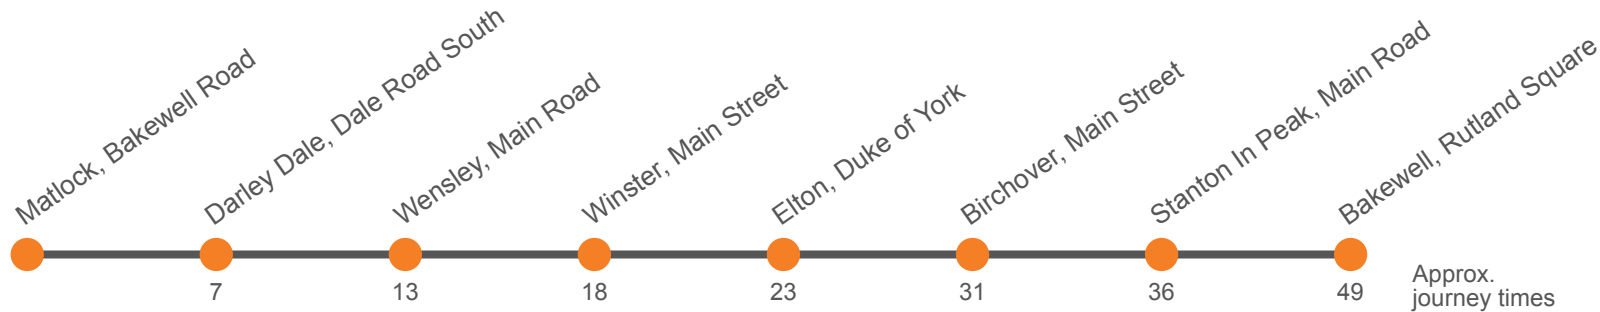

CH Starts at Chesterfield as Service X70 to Bakewell then to Matlock as 172
 Hol Derbyshire School Holidays Only
 Sch Derbyshire Schooldays Only

Saturday

Codes		CH	CH	CH	CH	CH
Bakewell, Matlock Street, Stand E	0730	0900	1100	1300	1500	1715
Alport, Alport Lane						1730
Youlgreave, Grove Place						1735
Stanton In Peak, Main Road	0740	0910	1110	1310	1510	1745
Birchover, Main Street	0745	0915	1115	1315	1515	1750
Elton, Duke Of York	0755	0925	1125	1325	1525	1800
Winster, Hall	0800	0930	1130	1330	1530	1805
Wensley, The Square	0805	0935	1135	1335	1535	1810
Darley Dale, Whitworth Institute	0810	0940	1140	1340	1540	1815
Matlock, Bakewell Rd, Stand B	0817	0947	1147	1347	1547	1822

CH Starts at Chesterfield as Service X70 to Bakewell then to Matlock as 172

Monday to Friday

Codes	CR,Hol	CR,Sch	Sch		CR		CR	CR	Sch,TC	Hol,TC	CR
Service:	172	172	171	171	172	171	172	172	172	172	172
Starkholmes, Highfields School	1602
Matlock Bakewell Road, Stand D	0742	0742	0952	...	1152	1352	1607	1607	1737
Darley Dale, Whitworth Institute	0749	0749	0959	...	1159	1359	1614	1614	1744
Wensley, The Square	0755	0755	1005	...	1205	1405	1620	1620	1750
Winster, Hall	0800	0800	1010	...	1210	1410	1625	1625	1755
Elton, Duke Of York	0805	0805	1015	...	1215	1415	1630	1630	1800
Birchover, The Green	0813	0813	1023	...	1223	1423	1638	1638	1808
Stanton In Peak, Main Road	0818	0818	1028	...	1228	1428	1643	1643	1813
Middleton By Youlgreave, The Square			0815	0915		1115					
Youlgreave, Grove Place			0820	0920		1120					
Alport, Alport Lane			0834	0934		1134					
Bakewell, Rutland Square, Stand B	0840	0840	0840	0940	1040	1140	1240	1440	1655	1655	1825
Bakewell, Lady Manners School	...	0845	0845

CR This bus continues from Bakewell to Chesterfield as Service X70
 TC This bus continues from Bakewell as Service 170 to Chesterfield